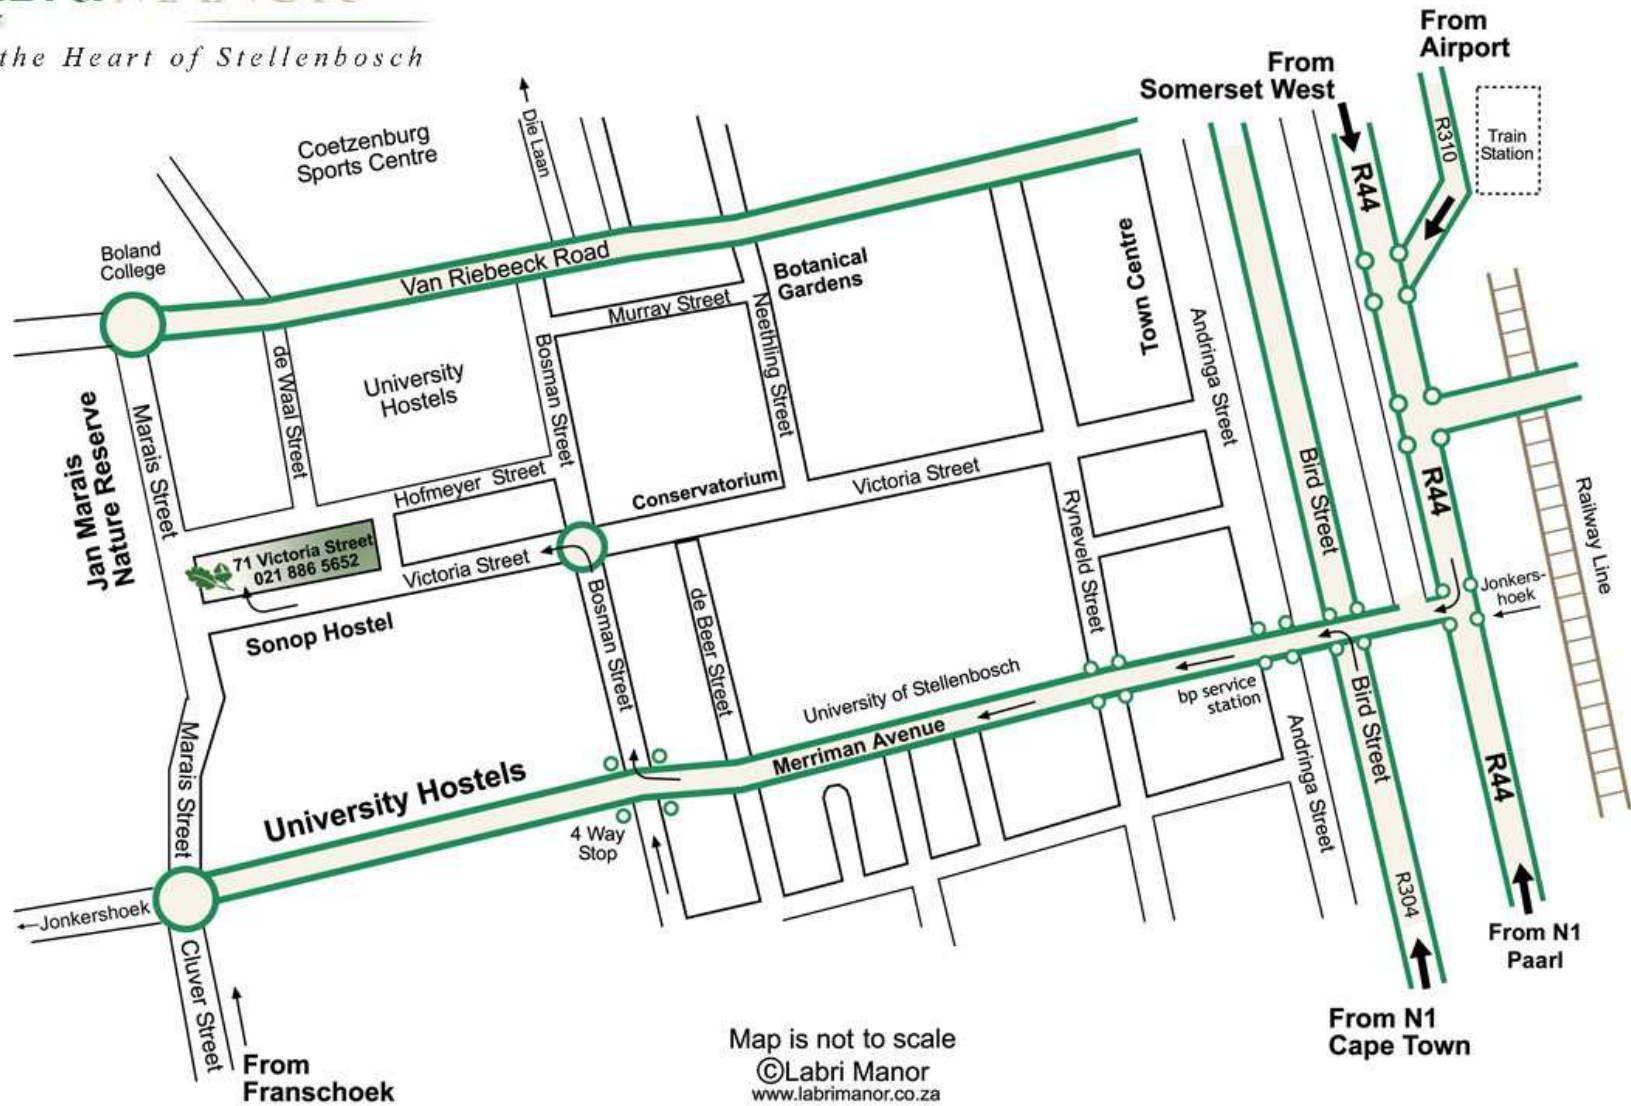

Tel: +27 (0)21 886 5652 / 886 6976
Physical Address: 71 Victoria Street, Stellenbosch, South Africa
www.labrimanor.co.za